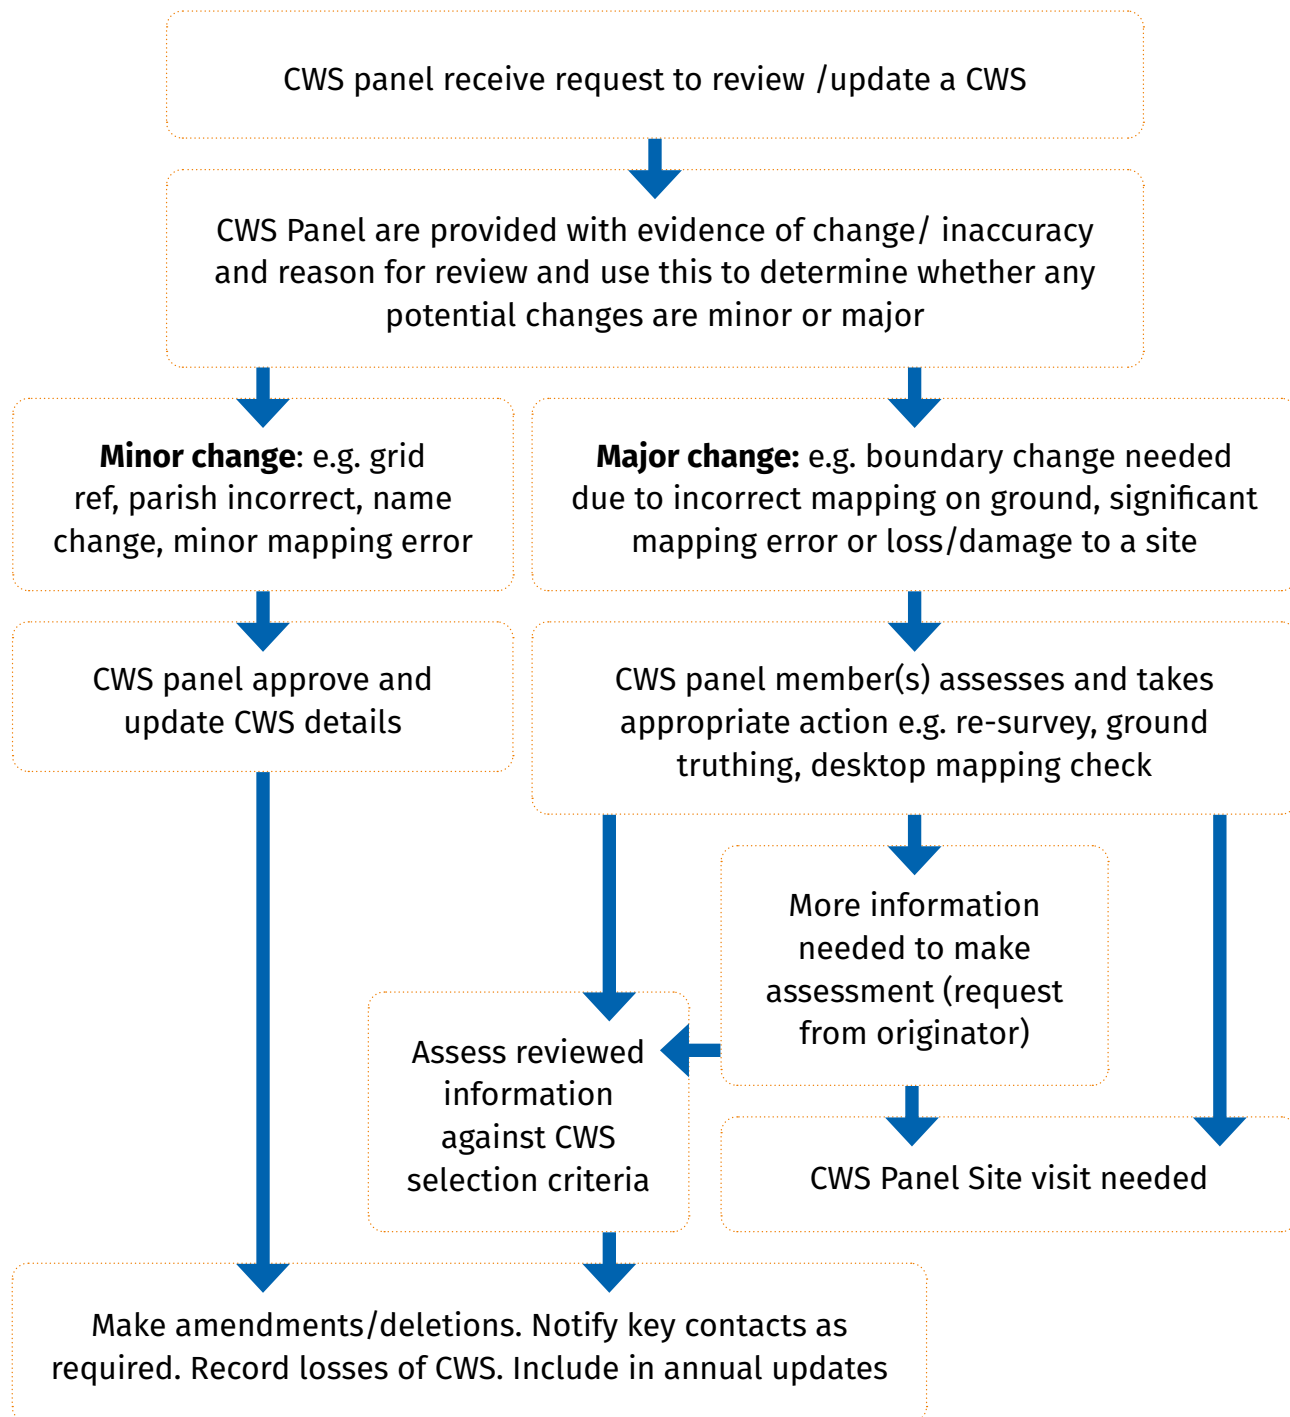

Suffolk County Wildlife Site Review Procedure

Occasionally it is necessary to review whether all or part of a CWS still meets CWS criteria. The review procedure is set out below

May 2022

Suffolk Biodiversity Information Service, The Hold, 131 Fore St, Ipswich IP4 1LR
www.suffolkbis.org.uk